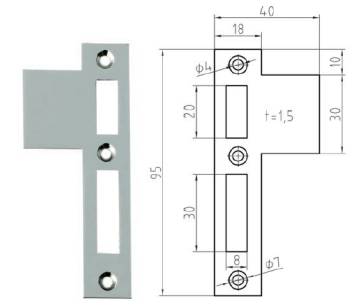

#18.968 Entry Lock with skeleton key

#12.68K Levers Escutcheons for skeleton key

#18.90B strike plate for #968 series

#18.68F Passage Latch

#12.68F Levers Escutcheons passage latch

#12.969 Knobs & Escutcheons set

#18.68W Privacy Lock Thumb-turn/indicator

#12.68W Thumb-turn / Indicator Levers Escutcheons for Privacy Lock

#18.90B Strike plate for #968 series

#18.68ZK Entry Lock Cylinder Key/Key

#12.68Z Levers Escutcheons for cylinder key

#12.90B strike plate for #968 series

#18.68Z Entry Lock Cylinder Key/Knob

#12.68Z Levers Escutcheons for cylinder key

Marine Mortise Lock Sets Series with 30 mm (1 3/16") Backset. Lock case 1/2" thick. For 1" (25 mm) thick doors. Polished Chrome Plated Brass