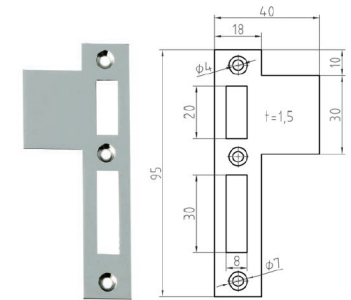

#18.968 Entry Lock with skeleton key

#12.68K Levers Escutcheons for skeleton key

#18.90B strike plate for #968 series

#18.68F Passage Latch

#12.68F Levers Escutcheons passage latch

#12.969 Knobs & Escutcheons set

#18.68W Privacy Lock Thumb-turn/indicator

#12.68W Thumb-turn / Indicator Levers Escutcheons for Privacy Lock

#18.90B Strike plate for #968 series

#18.68ZK Entry Lock Cylinder Key/Key

#12.68Z Levers Escutcheons for cylinder key

#12.90B strike plate for #968 series

#18.68Z Entry Lock Cylinder Key/Knob

#12.68Z Levers Escutcheons for cylinder key

Marine Mortise Lock Sets Series with 30 mm (1 3/16") Backset. Lock case 1/2" thick. For 1" (25 mm) thick doors. Polished Chrome Plated Brass