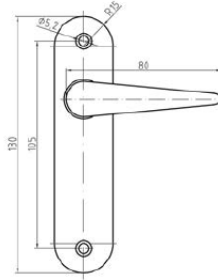

#18.968 Entry Lock with skeleton key

#12.68K Levers Escutcheons for skeleton key

#18.90B strike plate for #968 series

#18.68F Passage Latch

#12.68F Levers Escutcheons passage latch

#12.969 Knobs & Escutcheons set

#18.68W Privacy Lock Thumb-turn/indicator

#12.68W Thumb-turn / Indicator Levers Escutcheons for Privacy Lock

#18.90B Strike plate for #968 series

#18.68ZK Entry Lock Cylinder Key/Key

#12.68Z Levers Escutcheons for cylinder key

#12.90B strike plate for #968 series

#18.68Z Entry Lock Cylinder Key/Knob

#12.68Z Levers Escutcheons for cylinder key

Marine Mortise Lock Sets Series with 30 mm (1 3/16") Backset. Lock case 1/2" thick. For 1" (25 mm) thick doors. Polished Chrome Plated Brass