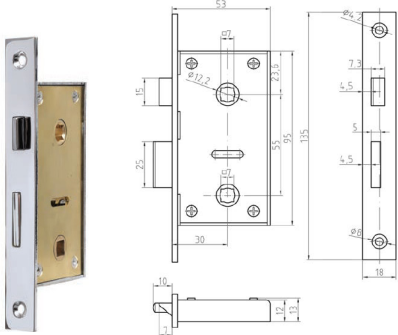

#18.968 Entry Lock with skeleton key

#12.68K Levers Escutcheons for skeleton key

#18.90B strike plate for #968 series

#18.68F Passage Latch

#12.68F Levers Escutcheons passage latch

#12.969 Knobs & Escutcheons set

#18.68W Privacy Lock Thumb-turn/indicator

#12.68W Thumb-turn / Indicator Levers Escutcheons for Privacy Lock

#18.90B Strike plate for #968 series

#18.68ZK Entry Lock Cylinder Key/Key

#12.68Z Levers Escutcheons for cylinder key

#12.90B strike plate for #968 series

#18.68Z Entry Lock Cylinder Key/Knob

#12.68Z Levers Escutcheons for cylinder key

Marine Mortise Lock Sets Series with 30 mm (1 3/16") Backset. Lock case 1/2" thick. For 1" (25 mm) thick doors. Polished Chrome Plated Brass