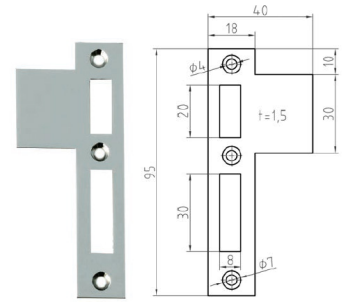

#18.968 Entry Lock with skeleton key

#12.68K Levers Escutcheons for skeleton key

#18.90B strike plate for #968 series

#18.68F Passage Latch

#12.68F Levers Escutcheons passage latch

#12.969 Knobs & Escutcheons set

#18.68W Privacy Lock Thumb-turn/indicator

#12.68W Thumb-turn / Indicator Levers Escutcheons for Privacy Lock

#18.90B Strike plate for #968 series

#18.68ZK Entry Lock Cylinder Key/Key

#12.68Z Levers Escutcheons for cylinder key

#12.90B strike plate for #968 series

#18.68Z Entry Lock Cylinder Key/Knob

#12.68Z Levers Escutcheons for cylinder key

Marine Mortise Lock Sets Series with 30 mm (1 3/16") Backset. Lock case 1/2" thick. For 1" (25 mm) thick doors. Polished Chrome Plated Brass