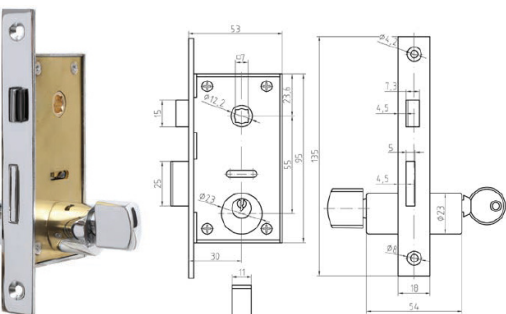

#18.968 Entry Lock with skeleton key

#12.68K Levers Escutcheons for skeleton key

#18.90B strike plate for #968 series

#18.68F Passage Latch

#12.68F Levers Escutcheons passage latch

#12.969 Knobs & Escutcheons set

#18.68W Privacy Lock Thumb-turn/indicator

#12.68W Thumb-turn / Indicator Levers Escutcheons for Privacy Lock

#18.90B Strike plate for #968 series

#18.68ZK Entry Lock Cylinder Key/Key

#12.68Z Levers Escutcheons for cylinder key

#12.90B strike plate for #968 series

#18.68Z Entry Lock Cylinder Key/Knob

#12.68Z Levers Escutcheons for cylinder key

Marine Mortise Lock Sets Series with 30 mm (1 3/16") Backset. Lock case 1/2" thick. For 1" (25 mm) thick doors. Polished Chrome Plated Brass