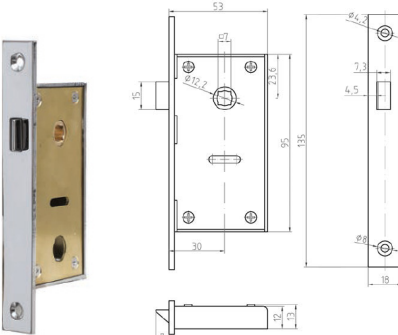

#18.968 Entry Lock with skeleton key

#12.68K Levers Escutcheons for skeleton key

#18.90B strike plate for #968 series

#18.68F Passage Latch

#12.68F Levers Escutcheons passage latch

#12.969 Knobs & Escutcheons set

#18.68W Privacy Lock Thumb-turn/indicator

#12.68W Thumb-turn / Indicator Levers Escutcheons for Privacy Lock

#18.90B Strike plate for #968 series

#18.68ZK Entry Lock Cylinder Key/Key

#12.68Z Levers Escutcheons for cylinder key

#12.90B strike plate for #968 series

#18.68Z Entry Lock Cylinder Key/Knob

#12.68Z Levers Escutcheons for cylinder key

Marine Mortise Lock Sets Series with 30 mm (1 3/16") Backset. Lock case 1/2" thick. For 1" (25 mm) thick doors. Polished Chrome Plated Brass