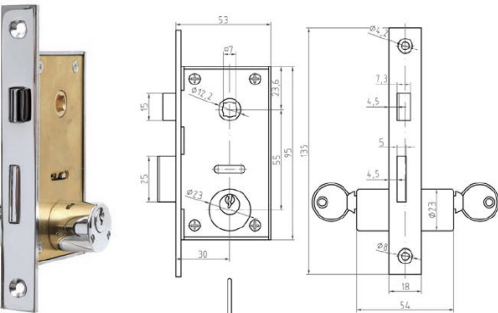

#18.968 Entry Lock with skeleton key

#12.68K Levers Escutcheons for skeleton key

#18.90B strike plate for #968 series

#18.68F Passage Latch

#12.68F Levers Escutcheons passage latch

#12.969 Knobs & Escutcheons set

#18.68W Privacy Lock Thumb-turn/indicator

#12.68W Thumb-turn / Indicator Levers Escutcheons for Privacy Lock

#18.90B Strike plate for #968 series

#18.68ZK Entry Lock Cylinder Key/Key

#12.68Z Levers Escutcheons for cylinder key

#12.90B strike plate for #968 series

#18.68Z Entry Lock Cylinder Key/Knob

#12.68Z Levers Escutcheons for cylinder key

Marine Mortise Lock Sets Series with 30 mm (1 3/16") Backset. Lock case 1/2" thick. For 1" (25 mm) thick doors. Polished Chrome Plated Brass