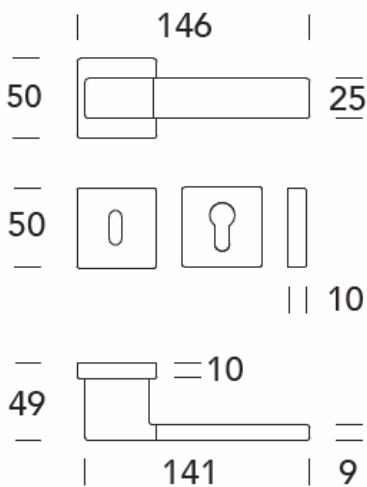

LEVER 15.0426 "B-ARTE"

Choose Our Marine  
Locks on line:

40 and 50 mm backset  
Door thickness: 1 inch

55 mm backset  
Doorthickness: 1 ½ inch

65 mm backset  
Doorthickness: 1 ½ inch

Please check our website at [Izerwaren.com](http://Izerwaren.com) for details on lock dimensions.  
Let us tell you about the lock functions and finishes that are available to you.  
Email us at [Sales@izerwaren.com](mailto:Sales@izerwaren.com) or phone our office at 954-763-6686