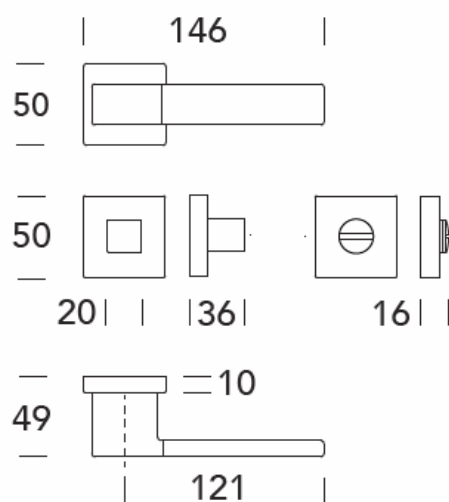

LEVER 15.0426 "B-ARTE"

Choose Our Marine  
Locks on line:

40 and 50 mm backset  
Door thickness: 1 inch

55 mm backset  
Doorthickness: 1 ½ inch

65 mm backset  
Doorthickness: 1 ½ inch

Please check our website at [Izerwaren.com](http://Izerwaren.com) for details on lock dimensions.  
Let us tell you about the lock functions and finishes that are available to you.  
Email us at [Sales@izerwaren.com](mailto:Sales@izerwaren.com) or phone our office at 954-763-6686