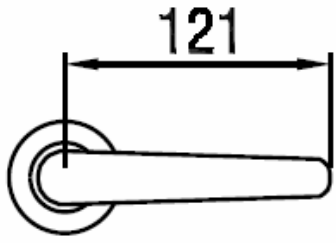

SHIPS LEVER: 15.0128 "NORMA"

ROSE: 15.F802

15.F80

Roses 50 mm diameter.

Choose Our Marine Locks on line:

40 and 50 mm backset
Door thickness: 1 inch

55 mm backset
Doorthickness: 1 1/2 inch

65 mm backset
Doorthickness: 1 1/2 inch

Please check our website at izerwaren.com for details on lock dimensions.
Let us tell you about the lock functions and finishes that are available to you.
Email us at Sales@izerwaren.com or phone our office at 954-763-6686