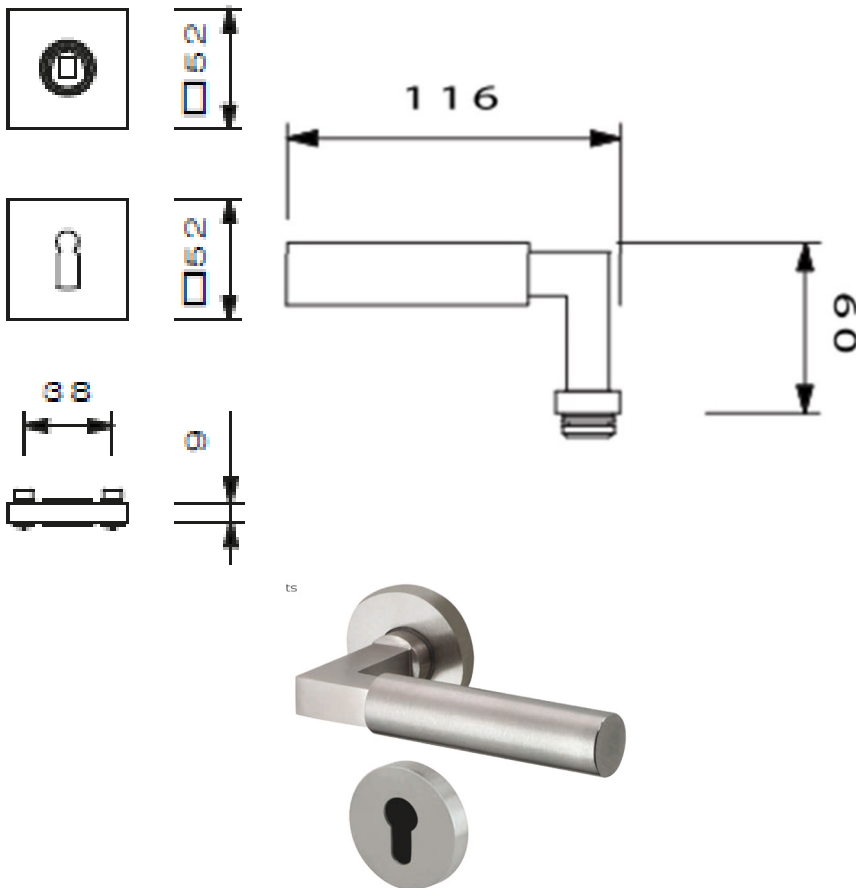

LEVER #14.J3402 "BAUHAUS" ENTRY SET DEPICTED
Satin nickel plated brass

ENTRY SET WITH ROUND ROSES DIAMETER: 52 MM

Choose Our Marine
Locks on line:

40 and 50 mm backset
Door thickness: 1 inch

55 mm backset
Doorthickness: 1 ½ inch

65 mm backset
Doorthickness: 1 ½ inch

Please check our website at Izerwaren.com for details on lock dimensions.
Let us tell you about the lock functions and finishes that are available to you.
Email us at Sales@izerwaren.com or phone our office at 954-763-6686