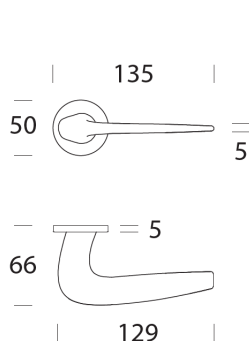

LEVER: #15.0005 "ELEGANCE

Choose Our Marine Locks on line:

40 and 50 mm backset
Door thickness: 1 inch

55 mm backset
Doorthickness: 1 1/2 inch

65 mm backset
Doorthickness: 1 1/2 inch

Please check our website at Izerwaren.com for details on lock dimensions. Let us tell you about the lock functions and finishes that are available to you. Email us at Sales@izerwaren.com or phone our office at 954-763-6686