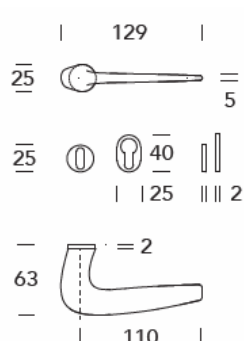

LEVER: #15.0005 "ELEGANCE

Choose Our Marine Locks on line:

40 and 50 mm backset
Door thickness: 1 inch

55 mm backset
Doorthickness: 1 1/2 inch

65 mm backset
Doorthickness: 1 1/2 inch

Please check our website at Izerwaren.com for details on lock dimensions. Let us tell you about the lock functions and finishes that are available to you. Email us at Sales@izerwaren.com or phone our office at 954-763-6686