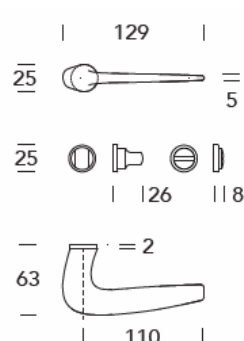

LEVER: #15.0005 "ELEGANCE

Choose Our Marine Locks on line:

40 and 50 mm backset
Door thickness: 1 inch

55 mm backset
Doorthickness: 1 1/2 inch

65 mm backset
Doorthickness: 1 1/2 inch

Please check our website at Izerwaren.com for details on lock dimensions. Let us tell you about the lock functions and finishes that are available to you. Email us at Sales@izerwaren.com or phone our office at 954-763-6686