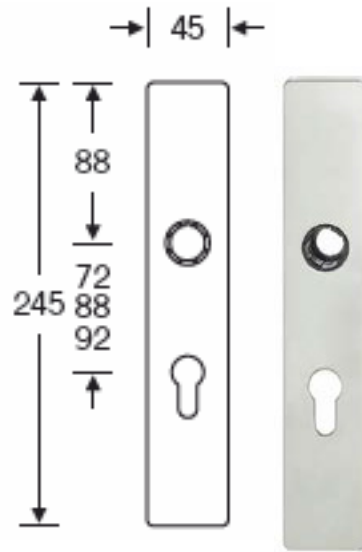

Escutcheon shown with GSV/S&B entry Lock

GSV / S&B entry lock : #14.312734

Escutcheon shown with Trioving/Vingcard entry Lock

Trioving/Vingcard Entry Lock: #11.3122

Escutcheon #12.222

#12.1410

Lever #12.527.308