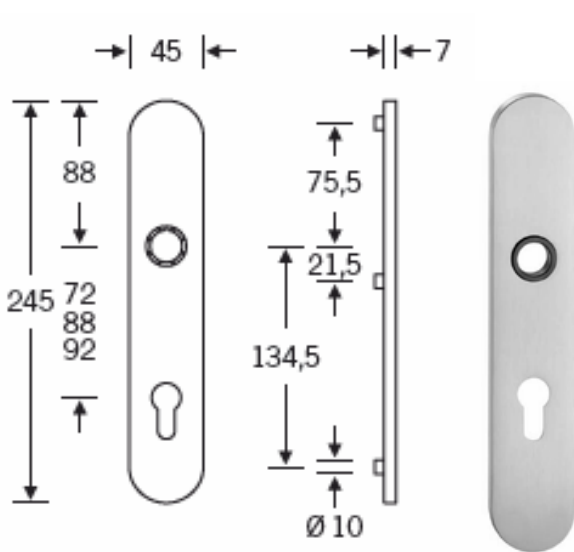

Escutcheon shown with GSV/S&B entry Lock

GSV / S&B entry lock : #14.312734

Escutcheon shown with Trioving/Vingcard entry Lock

Trioving/Vingcard Entry Lock: #11.3122

Escutcheon #12.222

#12.1410

Lever #12.527.308