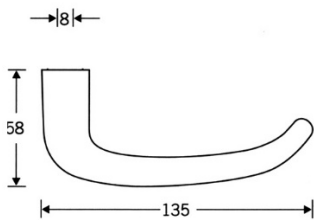

Escutcheon shown with GSV/S&B entry Lock

GSV / S&B entry lock : #14.312734

Escutcheon shown with Trioving/Vingcard entry Lock

Trioving/Vingcard Entry Lock: #11.3122

Escutcheon #12.222

#12.1410

Lever #12.527.308