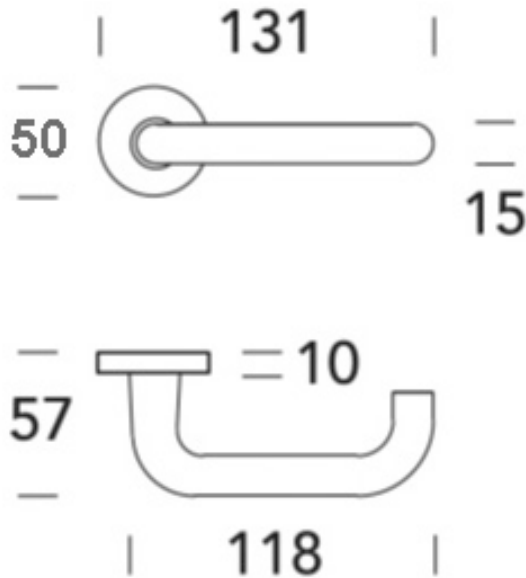

SHIPS LEVER: 15.0030 "ELENA"

All Parts Brass. Roses 50 mm diameter.

Choose Our Marine
Locks on line:

40 and 50 mm backset
Door thickness: 1 inch

55 mm backset
Doorthickness: 1 ½ inch

65 mm backset
Doorthickness: 1 ½ inch

Please check our website at izerwaren.com for details on lock dimensions.
Let us tell you about the lock functions and finishes that are available to you.
Email us at Sales@izerwaren.com or phone our office at 954-763-6686