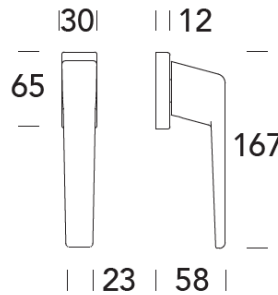

LEVER 15.0912 "OBLIQ 700"

Choose Our Marine Locks on line:

40 and 50 mm backset
Door thickness: 1 inch

55 mm backset
Doorthickness: 1 ½ inch

65 mm backset
Doorthickness: 1 ½ inch

LEVER 15.0912 "OBLIQ 700" only available with "Obliq" roses

Cylinder Key Rose and Privacy thumb-turn- indicator

Please check our website at Izerwaren.com for details on lock dimensions.
Let us tell you about the lock functions and finishes that are available to you.
Email us at Sales@izerwaren.com or phone our office at 954-763-6686