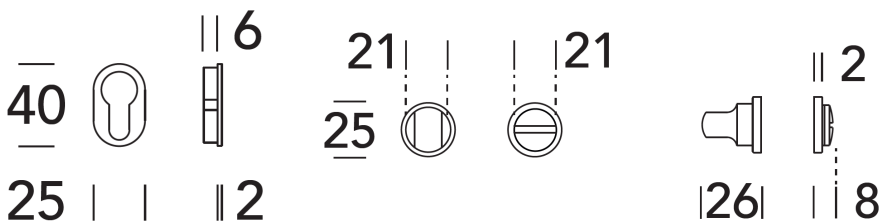

LEVER 15.0912 "OBLIQ 700"

Choose Our Marine Locks on line:

40 and 50 mm backset
Door thickness: 1 inch

55 mm backset
Doorthickness: 1 ½ inch

65 mm backset
Doorthickness: 1 ½ inch

LEVER 15.0912 "OBLIQ 700" only available with "Obliq" roses

Cylinder Key Rose and Privacy thumb-turn- indicator

Please check our website at Izerwaren.com for details on lock dimensions.
Let us tell you about the lock functions and finishes that are available to you.
Email us at Sales@izerwaren.com or phone our office at 954-763-6686