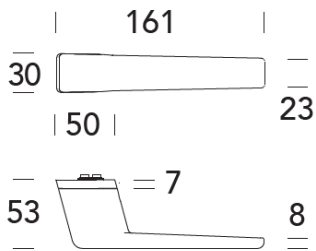

LEVER 15.0912 "OBLIQ 700"

Choose Our Marine Locks on line:

40 and 50 mm backset
Door thickness: 1 inch

55 mm backset
Doorthickness: 1 ½ inch

65 mm backset
Doorthickness: 1 ½ inch

LEVER 15.0912 "OBLIQ 700" only available with "Obliq" roses

Cylinder Key Rose and Privacy thumb-turn- indicator

Please check our website at Izerwaren.com for details on lock dimensions.
Let us tell you about the lock functions and finishes that are available to you.
Email us at Sales@izerwaren.com or phone our office at 954-763-6686