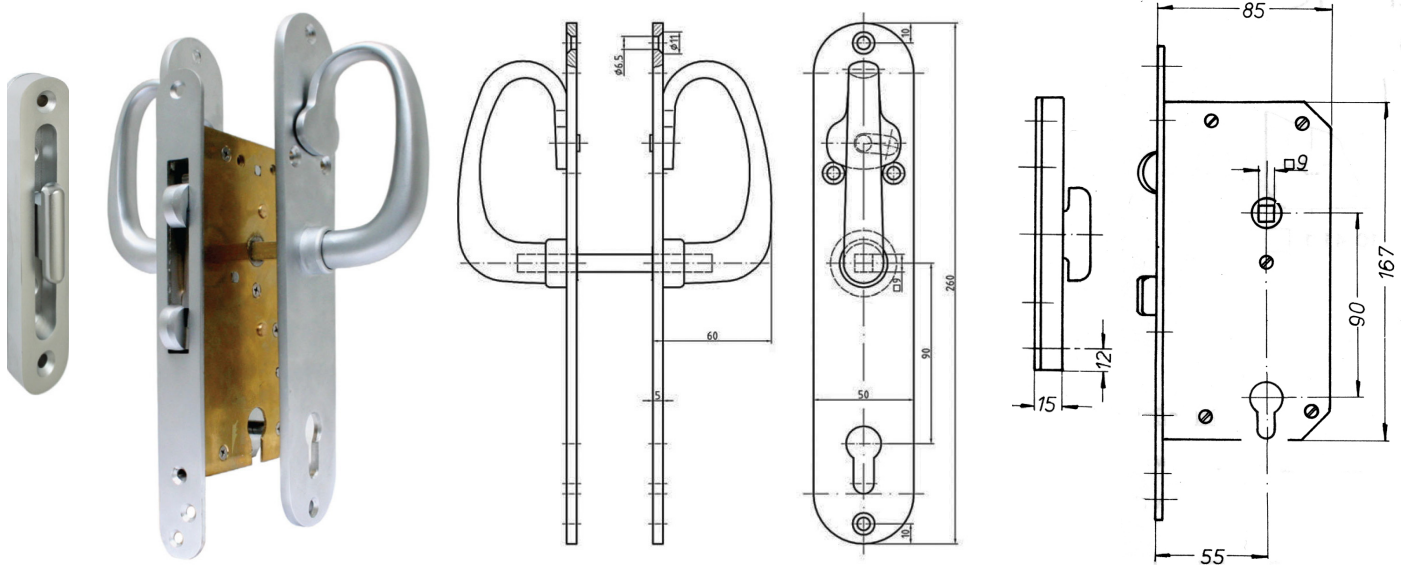

**SET: 13.9699Z** Heavy duty sliding door lock set for 1 1/2 inch thick doors. Chrome plated brass.

**SET: 13.9698Z** Heavy duty sliding door lock set for 1 1/2" thick doors. Chrome plated brass.

#13.830 strike #13.008 sliding lock

Set w. Roses & levers  
Call our office

Set #13.9694Z

13.969Z trim set

Keyways:  
see page 0-5