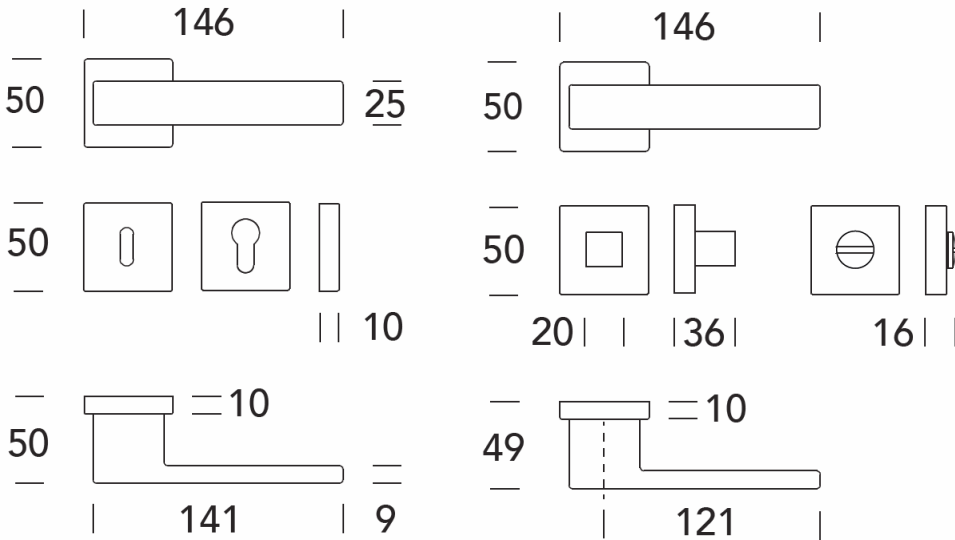

LEVER: #15.0124 "Q-ARTE" WITH SQUARE ROSES 50 X 50 MM  
Lever stand off: 50 mm x 141 mm long.

SATIN

With minimal roses

showing privacy with thumb-turn

Choose Our Marine  
Locks on line:

40 and 50 mm backset  
Door thickness: 1 inch

55 mm backset  
Doorthickness: 1 ½ inch

65 mm backset  
Doorthickness: 1 ½ inch

Please check our website at [izerwaren.com](http://izerwaren.com) for details on lock dimensions.  
Let us tell you about the lock functions and finishes that are available to you.  
Email us at [Sales@izerwaren.com](mailto:Sales@izerwaren.com) or phone our office at 954-763-6686