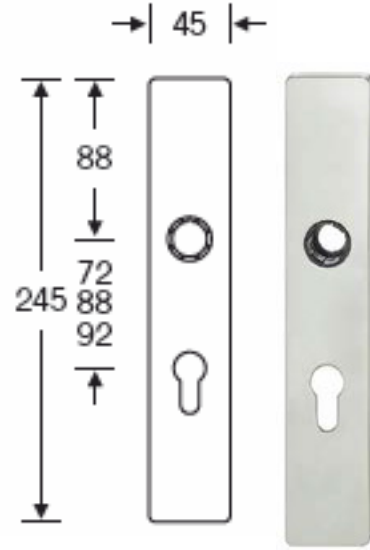

Trioving/Vingcard Entry Lock Set: #11.SEFT.017 (polished)_ #12.527

#11.SEFT.017 Complete Sliding door lock, strike and key/thumb-turn	Lever #12.527	Polished Stainless Steel	Escutcheon #12.222
#11.SEFT.018 Complete Sliding door lock, strike and key/thumb-turn	Lever #12.527	Satin Stainless Steel	Escutcheon #12.222
#11.SEFT.027 Complete Sliding door lock, strike and key/thumb-turn	Polished Stainless Steel	Lever #12.045	Escutcheon #12.222
#11.SEFT.028 Complete Sliding door lock, strike and key/thumb-turn	Satin Stainless Steel	Lever #12.045	Escutcheon #12.222

)

Escutcheon #12.222

Interior grade lock set #11.BRET02

Escutcheon #12.1410

Lever #12.527.308

Lever #12.045