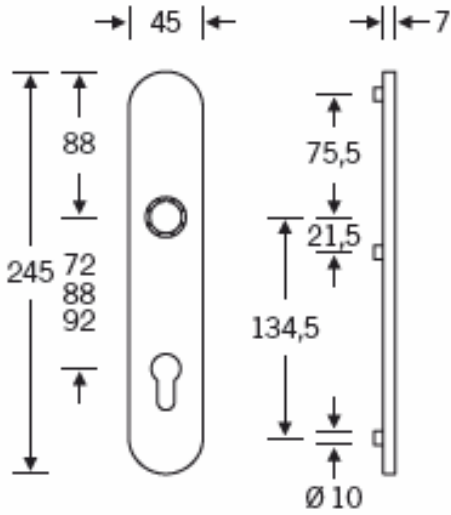

Trioving/Vingcard Entry Lock Set: #11.SEFT.017 (polished)_ #12.527

#11.SEFT.017 Complete Sliding door lock, strike and key/thumb-turn	Lever #12.527	Polished Stainless Steel	Escutcheon #12.222
#11.SEFT.018 Complete Sliding door lock, strike and key/thumb-turn	Lever #12.527	Satin Stainless Steel	Escutcheon #12.222
#11.SEFT.027 Complete Sliding door lock, strike and key/thumb-turn	Polished Stainless Steel	Lever #12.045	Escutcheon #12.222
#11.SEFT.028 Complete Sliding door lock, strike and key/thumb-turn	Satin Stainless Steel	Lever #12.045	Escutcheon #12.222

)

Escutcheon #12.222

Interior grade lock set #11.BRET02

Escutcheon #12.1410

Lever #12.527.308

Lever #12.045