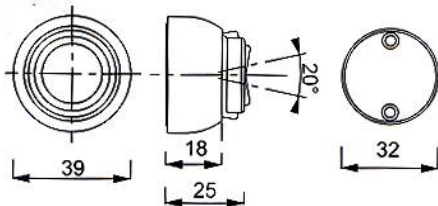

Magnetic doorholder #34.252.266 Polished Chrome Finish; Light duty for light weight doors
Magnetic doorholder #34.252.566 Satin Chrome Finish; Light duty for light weight doors
Magnetic doorholder #34.252.106 Polished Brass Finish; Light duty for light weight doors

Magnetic doorholder #34.410S.266 Polished chrome finish spring loaded, swivel; Light duty for light weight doors

Magnetic doorholder #34.410B.266 Polished chrome finish spring loaded, swivel; Light duty for light weight doors