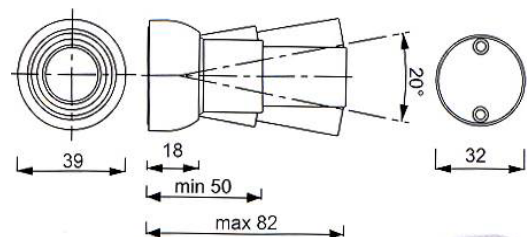

Magnetic doorholder #34.252.266 Polished Chrome Finish; Light duty for light weight doors
Magnetic doorholder #34.252.566 Satin Chrome Finish; Light duty for light weight doors
Magnetic doorholder #34.252.106 Polished Brass Finish; Light duty for light weight doors

Magnetic doorholder #34.410S.266 Polished chrome finish spring loaded, swivel; Light duty for light weight doors

Magnetic doorholder #34.410B.266 Polished chrome finish spring loaded, swivel; Light duty for light weight doors