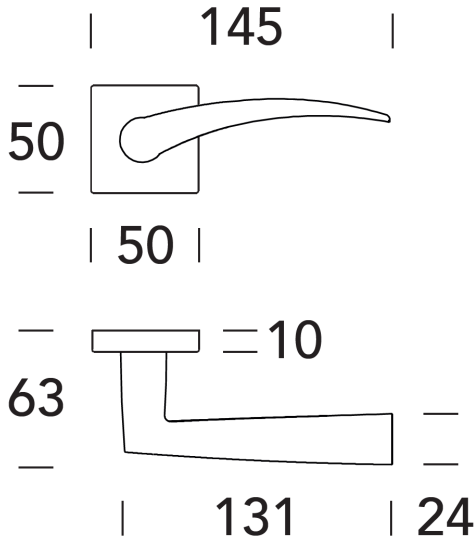

LEVER: 15.0121 "APRI" with square roses

Choose Our Marine
Locks on line:

40 and 50 mm
backset
Door thickness: 1 inch

55 mm backset
Doorthickness: 1 ½ inch

LEVER: 15.0121 "APRI" WITH MINIROSES

WITH ROUND ROSES

65 mm backset
Doorthickness: 1 ½ inch

Please check our website at Izerwaren.com for details on lock dimensions.
Let us tell you about the lock functions and finishes that are available to you.
Email us at Sales@Izerwaren.com or phone our office at 954-763-6686